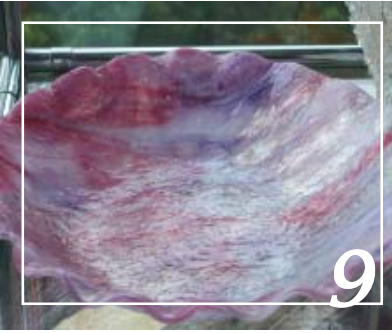

Classy Glass

BY ARTIST LUCY ENOS

- | | |
|----------------|---------|
| 8. Blue | \$20.00 |
| 9. Pink | \$44.00 |
| 10. Blue Green | \$50.00 |
| 11. Pink | \$ 7.00 |

12. Stained Glass hanging by King.
\$75.00