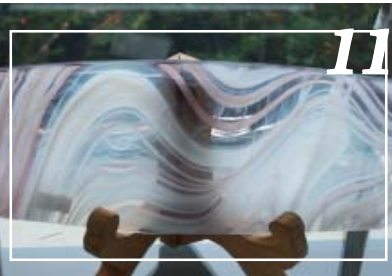

Classy Glass

BY ARTIST LUCY ENOS

- | | |
|----------------|---------|
| 8. Blue | \$20.00 |
| 9. Pink | \$44.00 |
| 10. Blue Green | \$50.00 |
| 11. Pink | \$ 7.00 |

12. Stained Glass hanging by King.
\$75.00